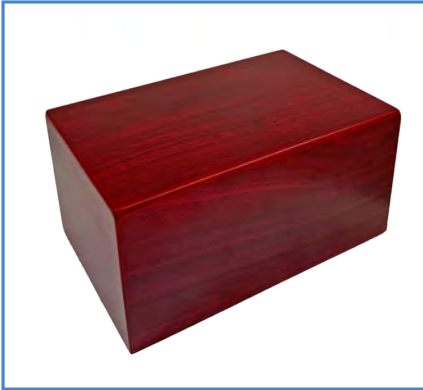

70500

Redwood Slide Bottom Urn
Small Only (27 pcs.)

70506

Redwood Slide Bottom Urn
Small & Medium (18 pcs. ea.)

70567

Redwood Slide Bottom Urn
Small, Medium, Large (12 pcs. ea.)